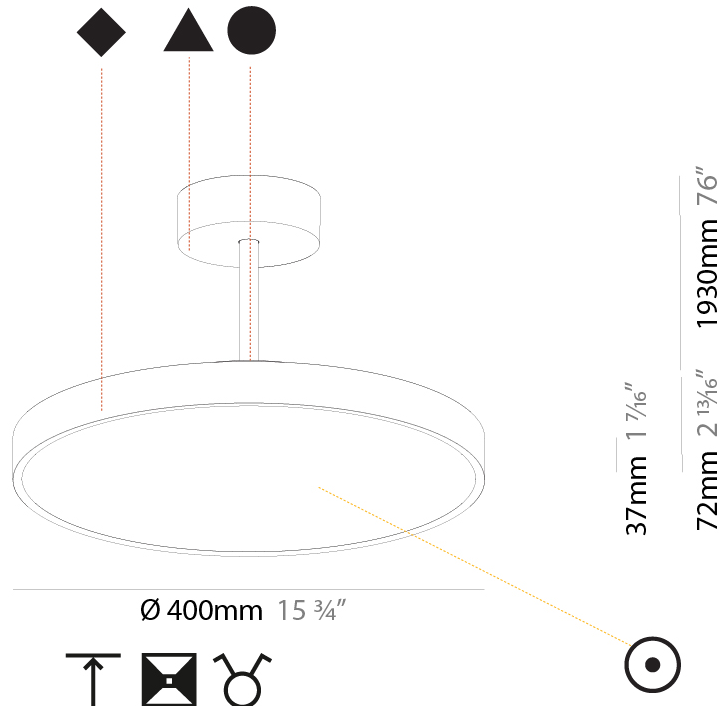

GENERAL

Series: Sign Diva Tube
Subseries: Sign Diva Tube
Brand: Prolicht
Division: Architectural
Mounting Type: Suspension
Mounting Location: Ceiling
Subcategory: Pendant

PHYSICAL

Shape: Round
Diameter (mm): 400
Diameter (in): 15 3/4
Height (mm): 72
Height (in): 2 13/16
Max. Overall Height (mm): 2002
Max. Overall Height (in): 78 13/16
Light Distribution: Direct / Indirect
Weight (kg): 3.314
Weight (lbs): 7.306
Diffuser: PMMA - Opal / Micro-Prism / Sparkling Secret / Vintage Industrial
Fixture Finish: SSR / BKV / CWI / CRY / HAB / UFT / ITA / RUA / FTG / MYG / LOD / PUS / FRO / FUP / KIA / POP / BLS / SPG / MEY / GOH / GUM / CHC / COM / ABZ / JAG / OBR / MOS / ROR
Fixture Material: Extruded Aluminum / Steel

ELECTRICAL

Lamp Type: LED (Zhaga Standard)
Input Wattage (W): 30
Total Output Wattage (W): 27.8
Dimming: Tri-Mode (Non-Dimming and Phase Dimming (120Vac only) and 0-10V Dimming)
Driver Included: Yes
Driver Location: Integrated
Driver Type: Constant Current - Universal
Driver Class: Class 2
Input Voltage (V): 120 - 277
Constant Current (MA): 500 / 350

LED

Color Temperature (*K): 3000 / 3500 / 4000
Max. Delivered Lumen (lm): 3049 / 3019 / 3055 / 3117
Nominal Lumen (lm): 4182 / 4142 / 4189 / 4275
CRI: >90 CRI
Lamp Life (hrs): 50000

OPTICAL

RATINGS AND CERTIFICATIONS

Certified By: Certified for North American Standards
IP rating: IP20